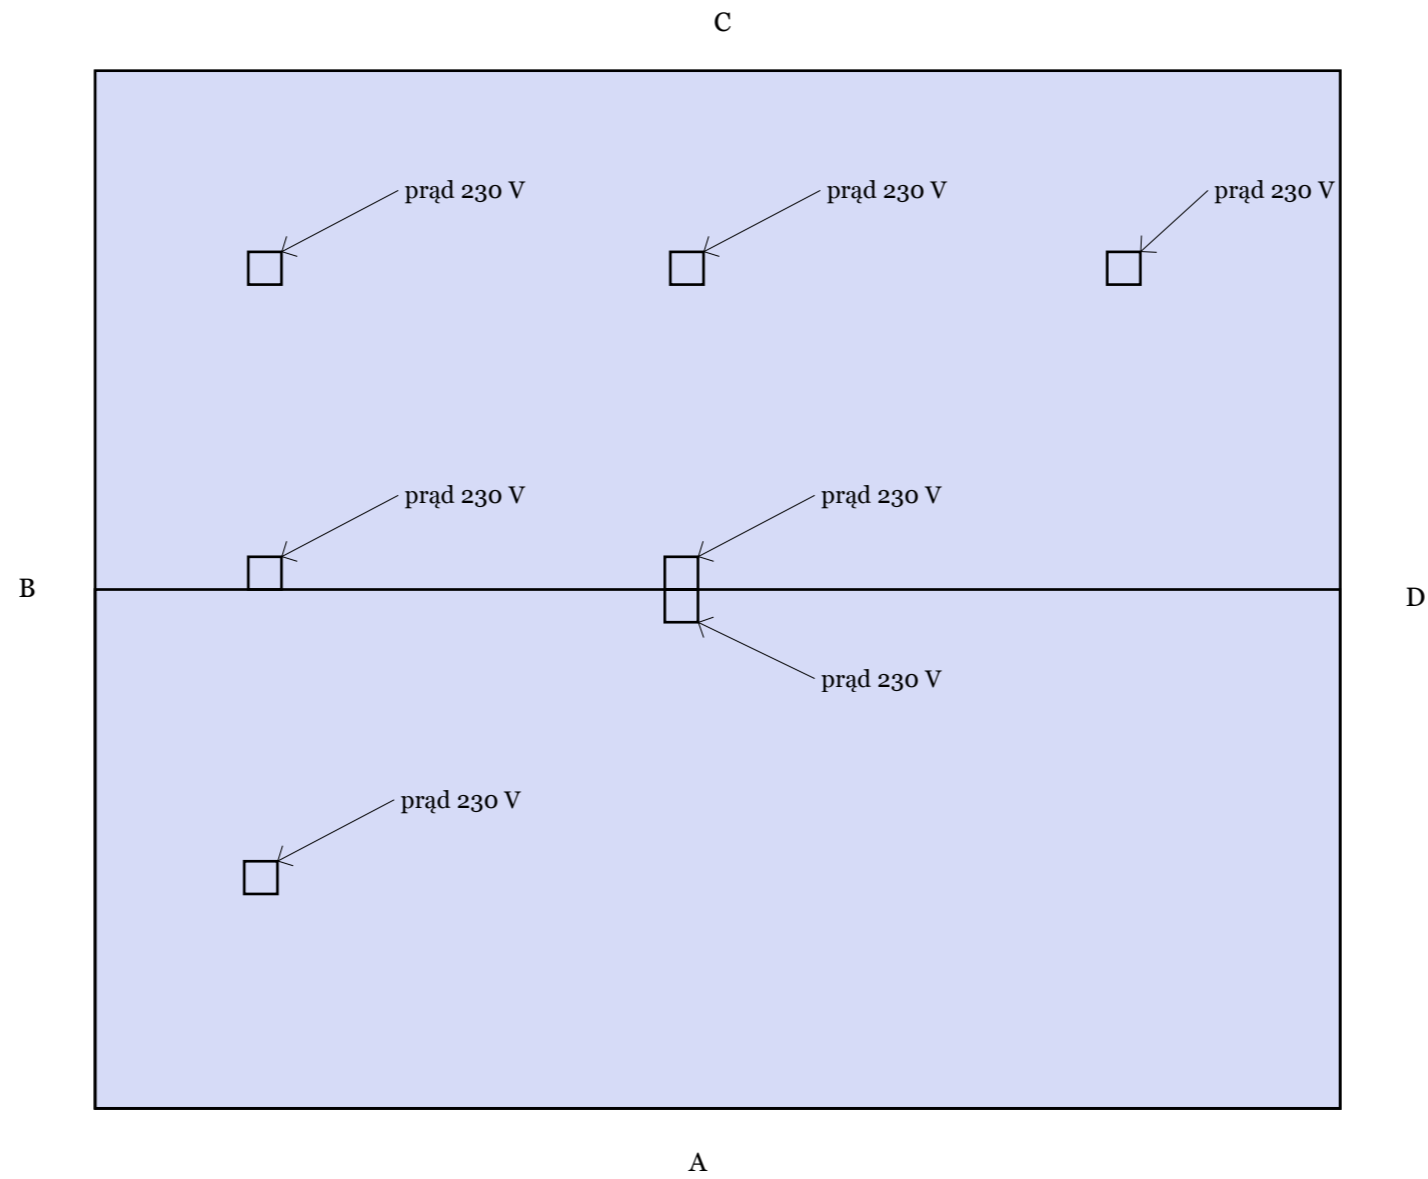

Sufit

KULAWIK-MODZELEWSKI

Dorota Kulawik
Tel: 604.542.804

Jan Modzelewski
Tel: 505.989.320

CLIENT
MHZP

PROJECT
Muzeum na kółkach
rys. wykonawcze

DRAWN BY
DK

ISSUE
21.03.2014

RE-ISSUE
00.00.00

DESCRIPTION
prąd w kontenerze
skala 1:100

A0.1