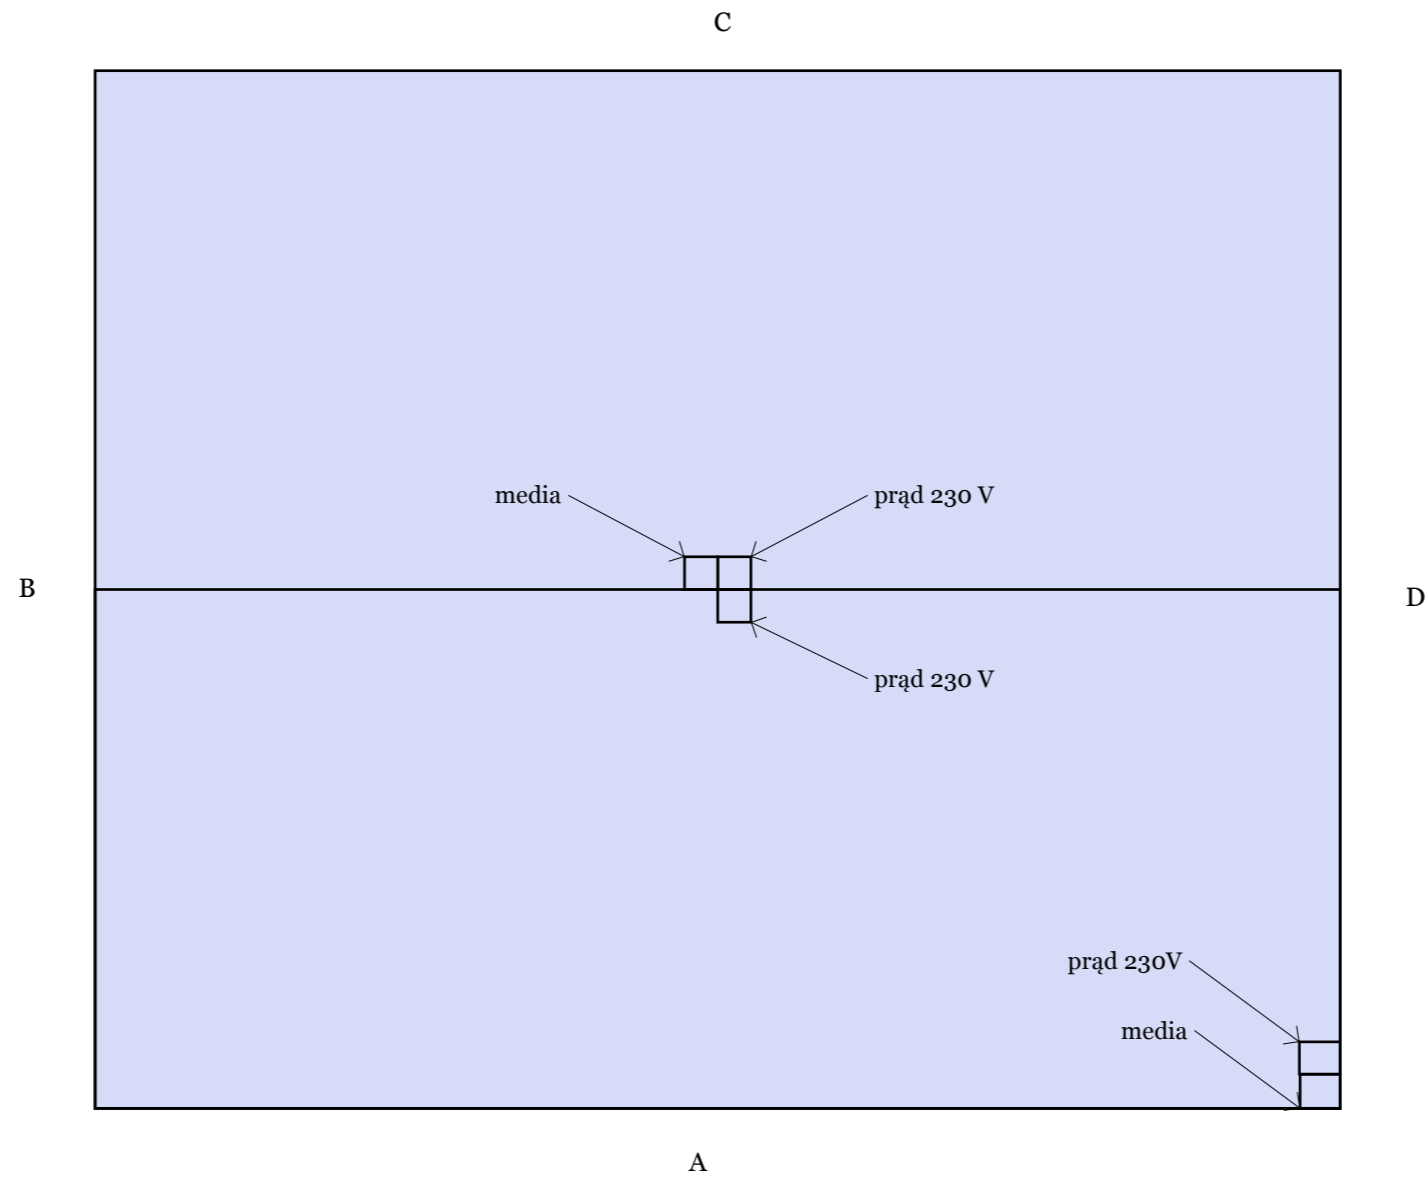

Podłoga

KULAWIK-MODZELEWSKI

Dorota Kulawik
Tel: 604.542.804

Jan Modzelewski
Tel: 505.989.320

CLIENT
MHZP

PROJECT
Muzeum na kółkach
rys. wykonawcze

DRAWN BY
DK

ISSUE
21.03.2014

RE-ISSUE
00.00.00

DESCRIPTION
prąd w kontenerze
skala 1:100

A0.1